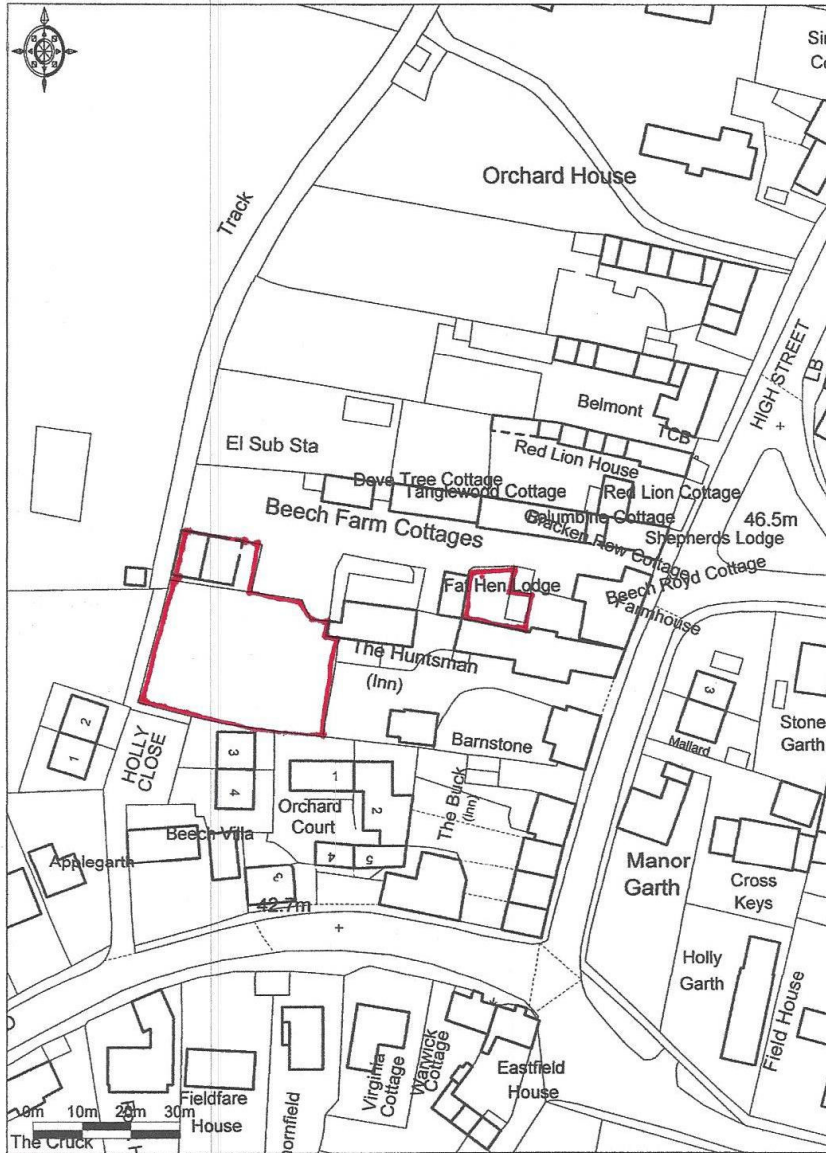

Beech Farm Cottages
Main Street
Wreton
Pickering
YO18 8PG
1:1250 Location Plan

DESIGN 4 architecture

date valid 05/10/2018

THIS COPY HAD BEEN MADE BY OR WITH THE AUTHORITY OF RYEDALE DISTRICT COUNCIL PURSUANT TO SECTION 47 OF THE COPYRIGHT DESIGNS AND PATENTS ACT 1988. UNLESS THAT ACT PROVIDES A RELEVANT EXCEPTION TO COPYRIGHT, THE COPY MUST NOT BE COPIED WITHOUT THE PRIOR PERMISSION OF THE COPYRIGHT OWNER.